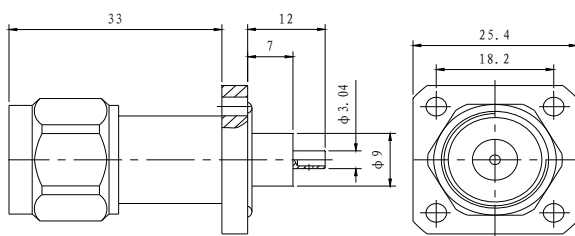

N-JFD-12-7

Part No: 5060395

Inner conductor

Brass(Silver-Plating)

Outer conductor

Brass(Ternary Alloy-Plating)

Insulator

PTFE