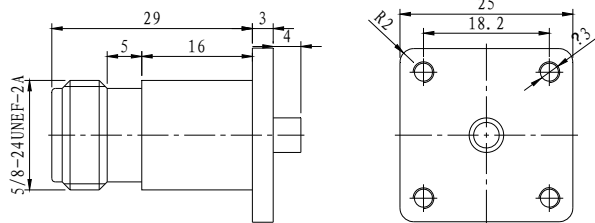

N-KFB-4

Part No: 5060029

Inner conductor

Phosphor Bronze(Gold-Plating)

Outer conductor

Brass(Ternary Alloy-Plating)

Insulator

PTFE