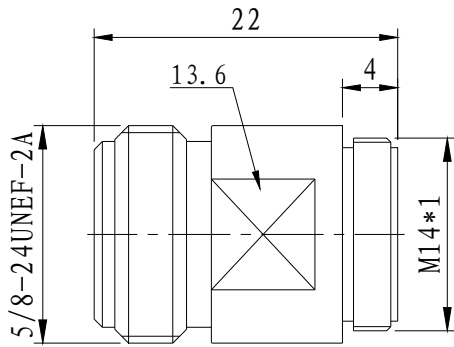

N-K6.2

Part No: 5060025

Inner conductor	Phosphor Bronze(Silver-Plating)
Outer conductor	Brass(Ternary Alloy-Plating)
Insulator	PTFE