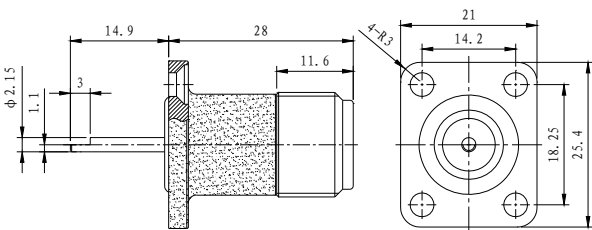

N-KFD-14.9

Part No: 5060451

Inner conductor	Phosphor Bronze(Silver-Plating)
Outer conductor	Brass(Dusting)
Insulator	PTFE