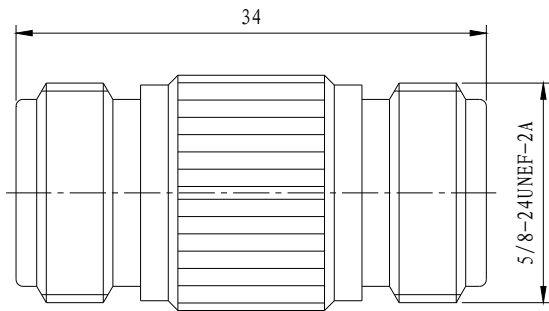

Insulator PTFE

N-KK

Part No: 5060010

Inner conductor Phosphor Bronze(Gold-Plating)

Outer conductor Brass(Nickel-Plating)

Insulator PTFE

N-KK-02

Part No: 5060301