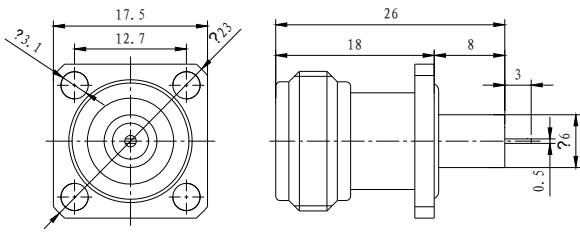

N-KFD-0

Part No: 5060253

Inner conductor Phosphor Bronze(Silver-Plating)
 Outer conductor Brass(Ternary Alloy-Plating)
 Insulator PTFE

Specialized Manufacturer of RF connector & Cable assemblies

TEL:+86-519-88795138 FAX:+86-519-88522108 www.xinsheng-elec.com sales@xinsheng-elec.com