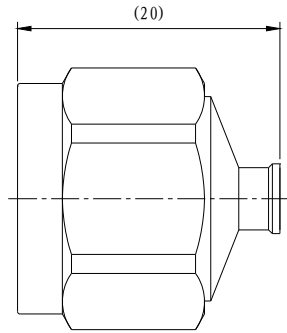

N-JB3-02

Part No: 5060428

Inner conductor

Brass(Gold-Plating)

Outer conductor

Brass(Ternary Alloy-Plating)

Insulator

PTFE