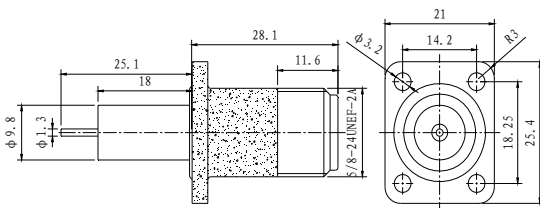

N-KFD-25-18

Part No: 5060369

Inner conductor

Phosphor Bronze(Gold-Plating)

Outer conductor

Brass(Ternary Alloy-Plating)

Insulator

PTFE