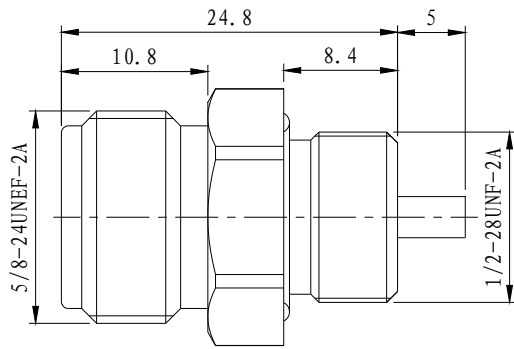

N-KFD-5

Part No: 5060117

Inner conductor Phosphor Bronze(Silver-Plating)
Outer conductor Brass(Ternary Alloy-Plating)
Insulator PTFE