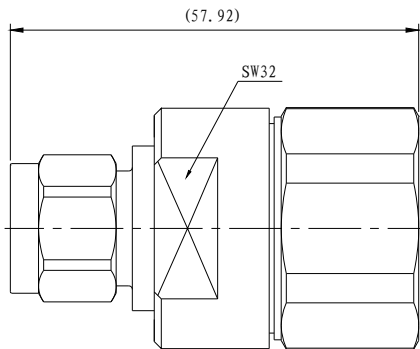

NF-1/2CH

Part No: 5060034

Inner conductor	Phosphor Bronze(Silver-Plating)
Outer conductor	Brass(Ternary Alloy-Plating)
Insulator	PTFE

N-J7/8BZ

Part No: 5060037

Inner conductor	Brass(Silver-Plating)
Outer conductor	Brass(Ternary Alloy-Plating)
Insulator	PTFE