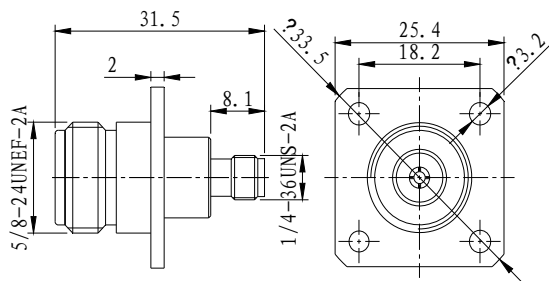

N-SMA-KFK

Part No: 5060036

Inner conductor Phosphor Bronze(Gold-Plating)
Outer conductor Brass(Ternary Alloy-Plating)
Insulator PTFE