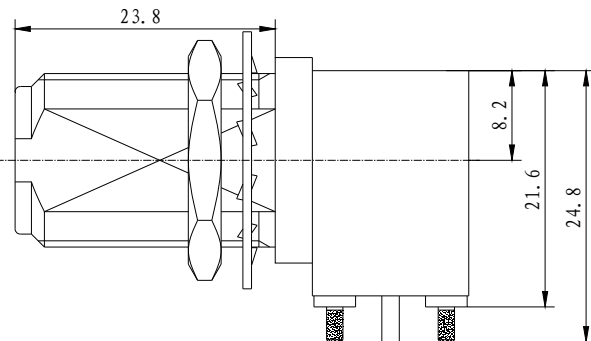

N-KYHD

Part No: 5060075

Inner conductor

Phosphor Bronze(Gold-Plating)

Outer conductor

Brass(Nickel-Plating)

Insulator

PTFE