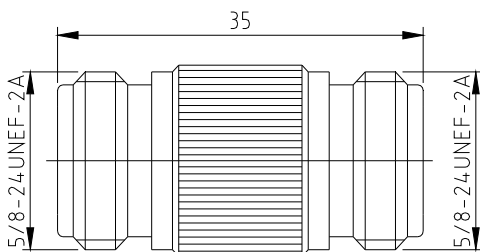

N-KK

Part No: 5060010

Inner conductor Phosphor Bronze(Gold-Plating)

Outer conductor Brass(Nickel-Plating)

Insulator PTFE