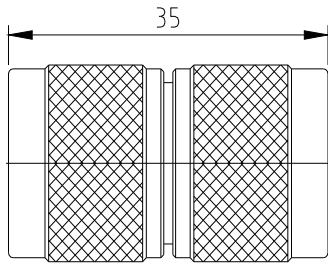

Adapters

N-JJ

Part No: 5060009

Inner conductor Phosphor Bronze(Gold-Plating)

Outer conductor Brass(Nickel-Plating)

Insulator PTFE