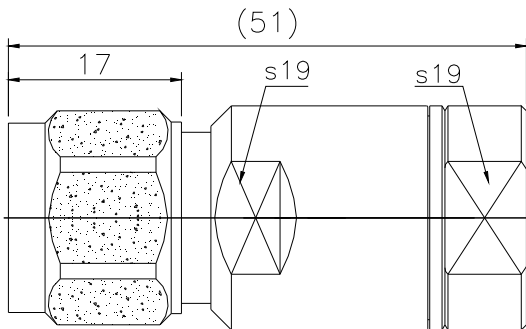

N-J1/2BZ

Part No: 5060008

Inner conductor	Brass(Silver-Plating)
Outer conductor	Brass(Nickel-Plating)
Insulator	PTFE