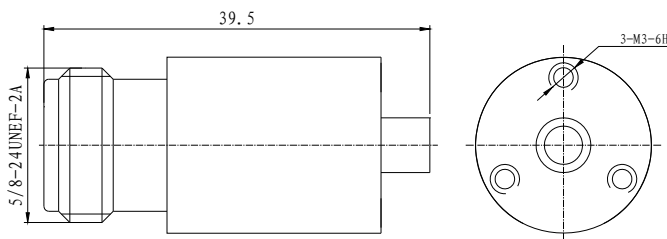

N-KFB3-06

Part No: 5060278

Inner conductor

Phosphor Bronze(Silver-Plating)

Outer conductor

Brass(Ternary Alloy-Plating)

Insulator

PTFE