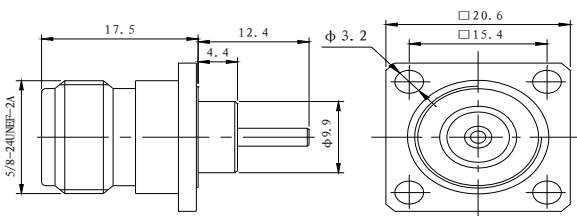

N-KFD-12.4-4.4

Part No: 5060470

Inner conductor	Phosphor Bronze(Silver-Plating)
Outer conductor	Brass(Ternary Alloy-Plating)
Insulator	PTFE