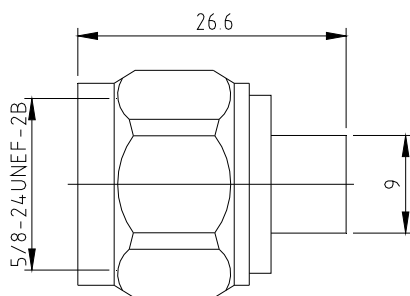

N-J250

Part No: 5060021

Inner conductor

Brass(Silver-Plating)

Outer conductor

Brass(Ternary Alloy-Plating)

Insulator

PTFE