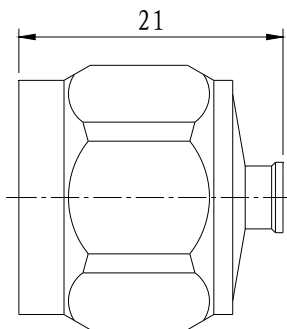

N-JB3

Part No: 5060064

Inner conductor

Brass(Gold-Plating)

Outer conductor

Brass(Ternary Alloy-Plating)

Insulator

PTFE