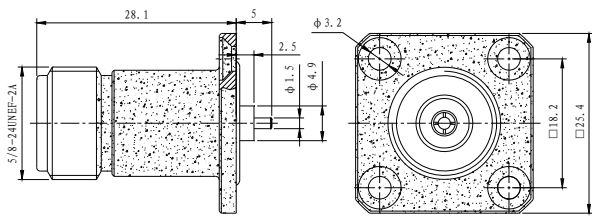

N-KFD-5.1-2.1

Part No: 5060417

Inner conductor

Phosphor Bronze(Silver-Plating)

Outer conductor

Brass(Dusting)

Insulator

PTFE