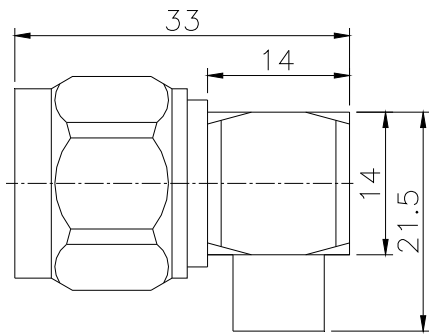

N-JW250

Part No: 5060016

Inner conductor

Brass(Gold-Plating)

Outer conductor

Brass(Ternary Alloy-Plating)

Insulator

PTFE