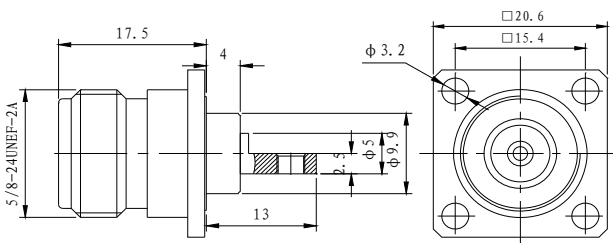

N-KFD-5-2.5

Part No: 5060431

Inner conductor	Phosphor Bronze(Gold-Plating)
Outer conductor	Brass(Ternary Alloy-Plating)
Insulator	PTFE

N-KFD-14.9

Part No: 5060451

Inner conductor	Phosphor Bronze(Silver-Plating)
Outer conductor	Brass(Dusting)
Insulator	PTFE