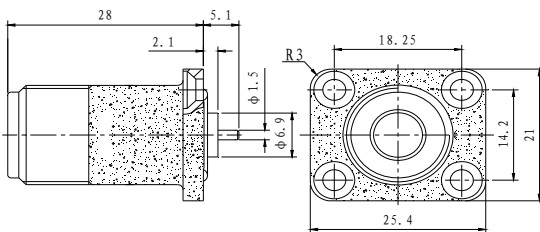

N-KFD-5.1-2.1

Part No: 5060417

Inner conductor

Phosphor Bronze(Silver-Plating)

Outer conductor

Brass(Dusting)

Insulator

PTFE