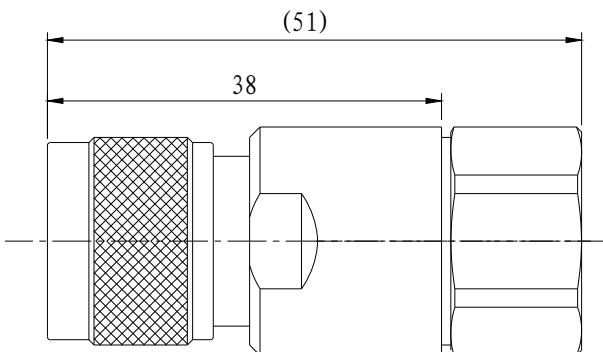

N-J1/2BZ-2

Part No: 5060079

Inner conductor	Brass(Silver-Plating)
Outer conductor	Brass(Nickel-Plating)
Insulator	PTFE