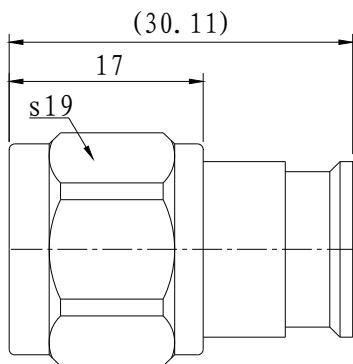

N-J1/2CH

Part No: 5060068

Inner conductor	Brass(Silver-Plating)
Outer conductor	Brass(Ternary Alloy-Plating)
Insulator	PTFE