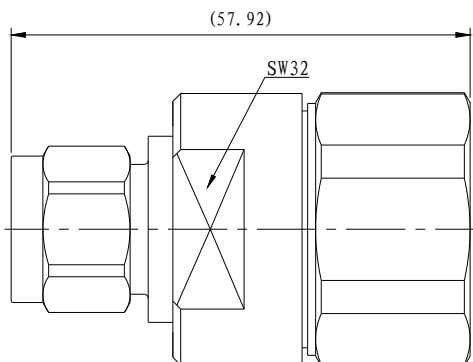

N-J7/8BZ-2

Part No: 5060279

Inner conductor	Brass(Silver-Plating)
Outer conductor	Brass(Nickel-Plating)
Insulator	PTFE