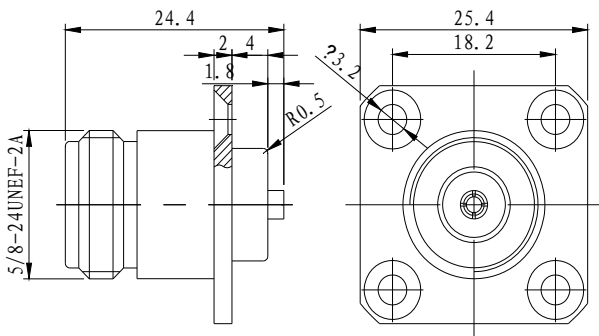

N-KFD-6-2.5

Part No: 5060026

Inner conductor	Phosphor Bronze(Silver-Plating)
Outer conductor	Brass(Ternary Alloy-Plating)
Insulator	PTFE

N-KFDA

Part No: 5060027

Inner conductor	Phosphor Bronze(Gold-Plating)
Outer conductor	Brass(Nickel-Plating)
Insulator	PTFE