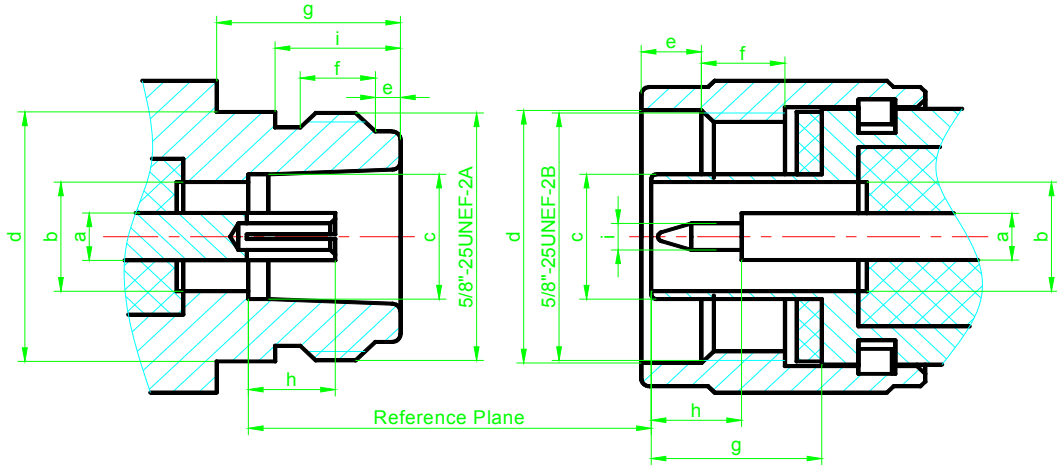

Environmental Data	
Temperature range	-55°C~+155°C
Moisture resistance	IEC 61169-1,Subclause9.4.3
Rapid change of temperature	IEC 61169-1,Subclause9.4.4
Vibration	IEC 61169-1,Subclause9.3.3
Shock	IEC 61169-1,Subclause9.3.14
Corrosion resistance	IEC 61169-1,Subclause9.4.6

Materials	
Body	CuZn/ Ni/CuZnSn plating
Outer contact	CuZn/ Ni/CuZnSn plating
Center contact	CuZn/CuSn/ Ag/Au plating
Insulator	PTFE

Interface Dimensions

N (50hm) Series				
Code	Male (Jack)		Female (Plug)	
	Min	Max	Min	Max
A	3.04nom		3.04nom	
B	7.00nom		7.00nom	
C	8.027	8.13		8.03
D		18.93	16	
E	1.91	1.93	4.013	4.267
F	4.37		4.5	
G	10.72		9.25	
H	4.75	5.26	5.33	
I	6.76		1.6	1.676

1) Contact diameters refer to 50 Ohm.
2) Resilient, dim. to meet electrical and mechanical requirements
3) All dimensions are in mm, tolerance according to ISO2768 m-H.