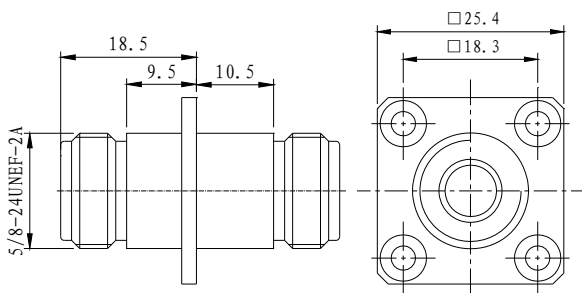

N-N-KKF

Part No: 5060093

Inner conductor Phosphor Bronze(Silver-Plating)
Outer conductor Brass(Ternary Alloy-Plating)
Insulator PTFE