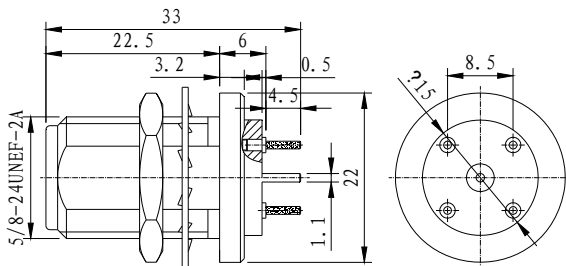

N-KYFD-02

Part No: 5060113

Inner conductor

Phosphor Bronze(Gold-Plating)

Outer conductor

Brass(Ternary Alloy-Plating)

Insulator

PTFE