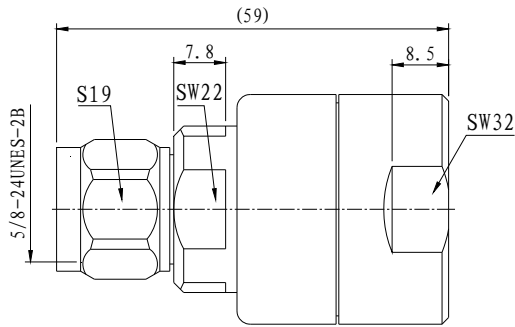

N-J7/8BZ

Part No: 5060037

Inner conductor	Brass(Silver-Plating)
Outer conductor	Brass(Ternary Alloy-Plating)
Insulator	PTFE