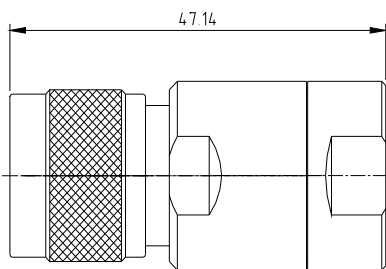

1) Contact diameters refer to 50 Ohm.
2) Resilient, dim. to meet electrical and mechanical requirements
3) All dimensions are in mm, tolerance according to ISO2768 m-H.

N-J1/2BZ

Part No: 5060008

Inner conductor	Brass(Silver-Plating)
Outer conductor	Brass(Nickel-Plating)
Insulator	PTFE