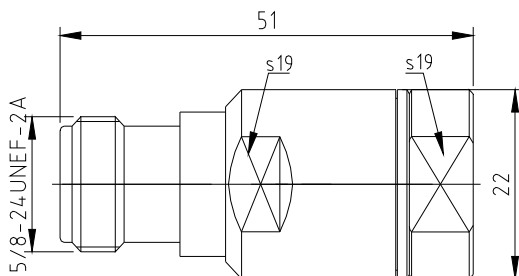

N-K1/2BZ

Part No: 5060054

Inner conductor

Phosphor Bronze(Silver-Plating)

Outer conductor

Brass(Ternary Alloy-Plating)

Insulator

PTFE