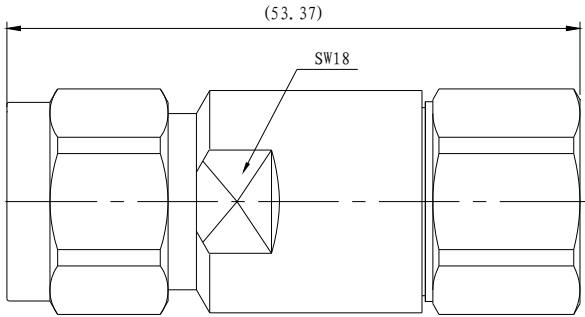

N-J1/2BZ-7

Part No: 5060294

Inner conductor	Phosphor Bronze(Silver-Plating)
Outer conductor	Brass(Ternary Alloy-Plating)
Insulator	PTFE