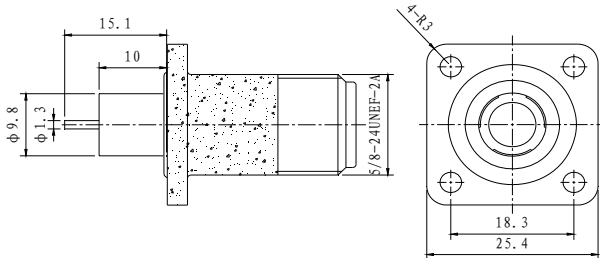

N-KFD-15-10

Part No: 5060385

Inner conductor

Phosphor Bronze(Gold-Plating)

Outer conductor

Brass(Ternary Alloy-Plating)

Insulator

PTFE