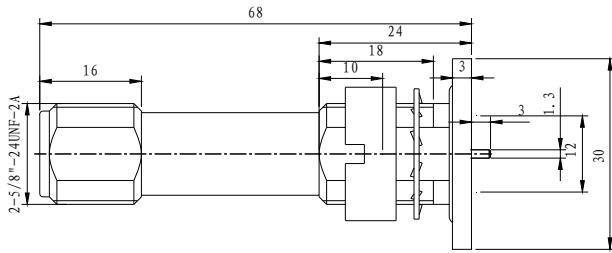

N-KFD-16

Part No: 5060491

Inner conductor

Phosphor Bronze(Silver-Plating)

Outer conductor

Brass(Ternary Alloy-Plating)

Insulator

PTFE