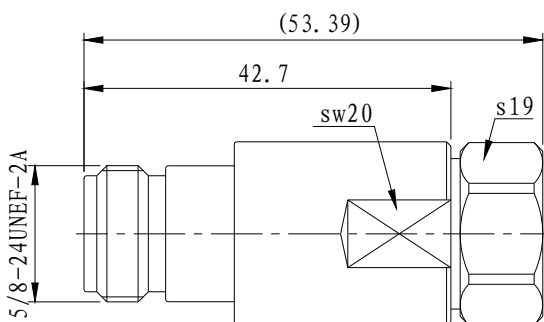

N-J1/2CZ

Part No: 5060055

Inner conductor	Brass(Silver-Plating)
Outer conductor	Brass(Ternary Alloy-Plating)
Insulator	PTFE

N-J1/2CH

Part No: 5060068

Inner conductor	Brass(Silver-Plating)
Outer conductor	Brass(Ternary Alloy-Plating)
Insulator	PTFE