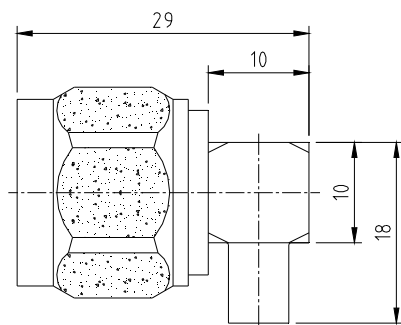

N-JW141-1

Part No: 5060017

Inner conductor

Brass(Gold-Plating)

Outer conductor

Brass(Ternary Alloy-Plating)

Insulator

PTFE