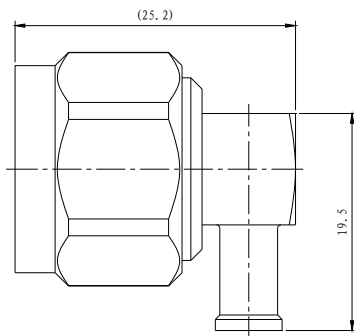

N-JWB3-1

Part No: 5060429

Inner conductor

Brass(Silver-Plating)

Outer conductor

Brass(Ternary Alloy-Plating)

Insulator

PTFE