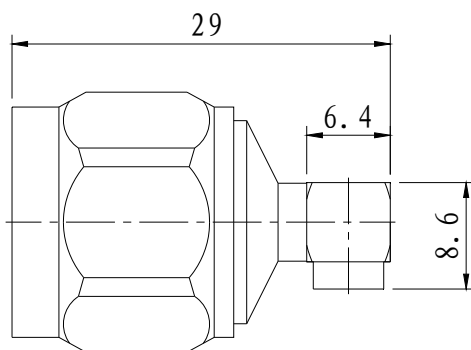

N-JW141-2

Part No: 5060056

Inner conductor

Brass(Gold-Plating)

Outer conductor

Brass(Ternary Alloy-Plating)

Insulator

PTFE