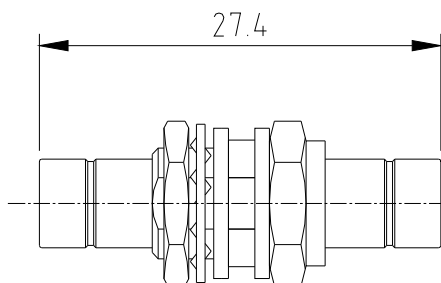

Cable Connectors

SMB-KB2

Part No: 5080008

Inner conductor Beryllium Copper (Gold-Plating)

Outer conductor Brass(Gold-Plating)

Insulator PTFE

Microstrip Connector

SMB-JYWHD-01

Part No: 5080011

Inner conductor Phosphor Bronze(Gold-Plating)

Outer conductor Brass(Gold-Plating)

Insulator PTFE

Adapters

RS-SMB-75JJY

Part No: 5080001

Inner conductor Brass(Gold-Plating)