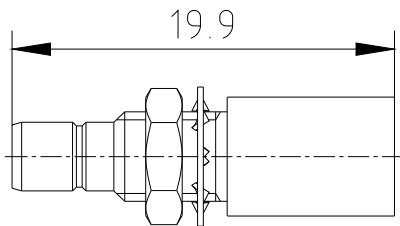

Cable Connectors

SMB-KB2

Part No: 5080008

Inner conductor Beryllium Copper (Gold-Plating)

Outer conductor Brass(Gold-Plating)

Insulator PTFE

Microstrip Connector

SMB-JYWHD-01

Part No: 5080011

Inner conductor Phosphor Bronze(Gold-Plating)

Outer conductor Brass(Gold-Plating)

Insulator PTFE

Adapters

RS-SMB-75JJY

Part No: 5080001

Inner conductor Brass(Gold-Plating)