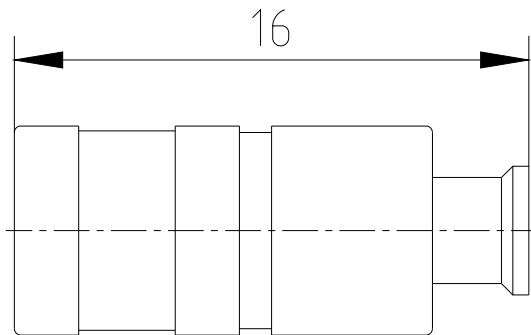

Cable Connectors

SMB-KB2

Part No: 5080008

Inner conductor Beryllium Copper (Gold-Plating)

Outer conductor Brass(Gold-Plating)

Insulator PTFE

Microstrip Connector

SMB-JYWHD-01

Part No: 5080011

Inner conductor Phosphor Bronze(Gold-Plating)

Outer conductor Brass(Gold-Plating)

Insulator PTFE

Adapters

RS-SMB-75JJY

Part No: 5080001

Inner conductor Brass(Gold-Plating)